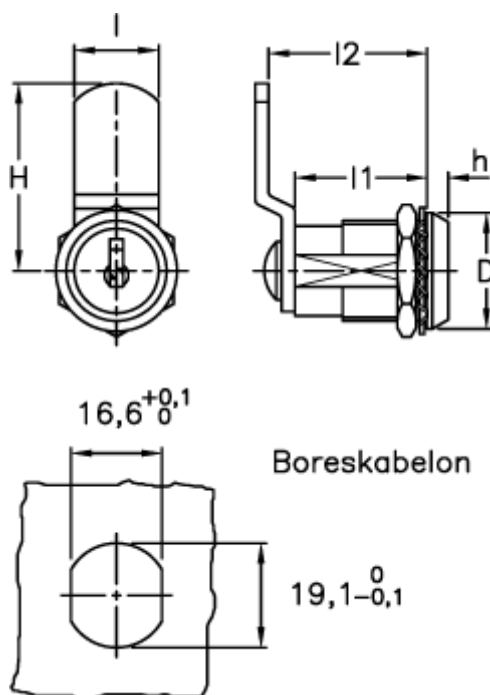

# Data Sheet

Article number: 2310421475

Description: E+G Latch w/lock  
CSU.20/36-25

## Measures

D = 23  
H = 35.5  
h = 5  
l = 16  
l1 = 20  
l2 = 25